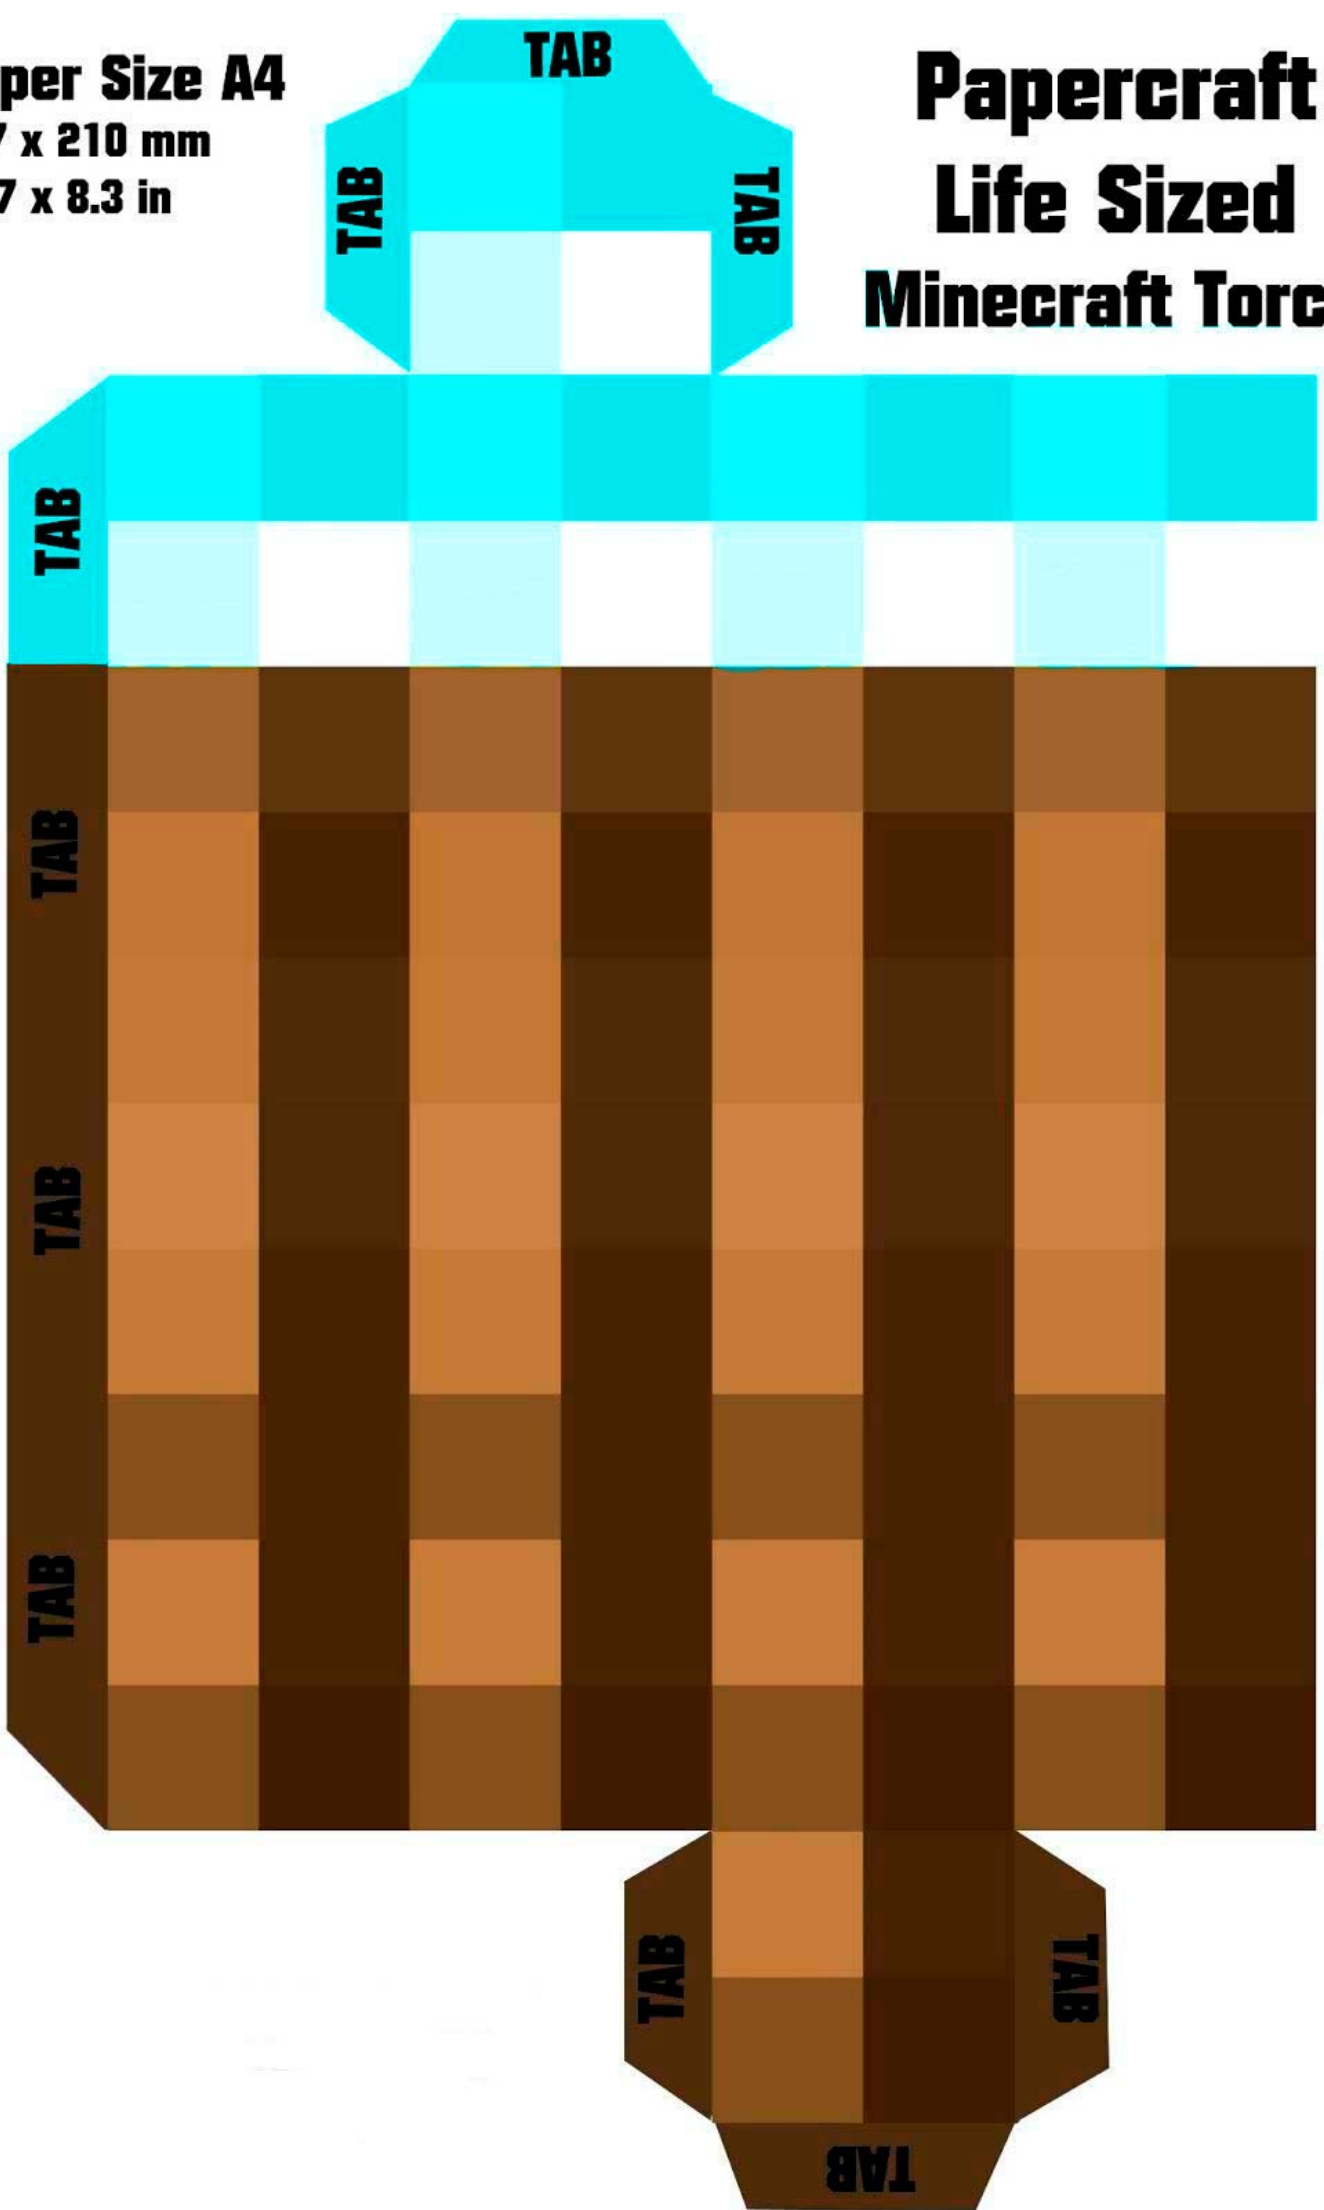

Paper Size A4
297 x 210 mm
11.7 x 8.3 in

Papercraft Life Sized Minecraft Torch

Paper Size A4
297 x 210 mm
11.7 x 8.3 in

Papercraft Life Sized Minecraft Torch