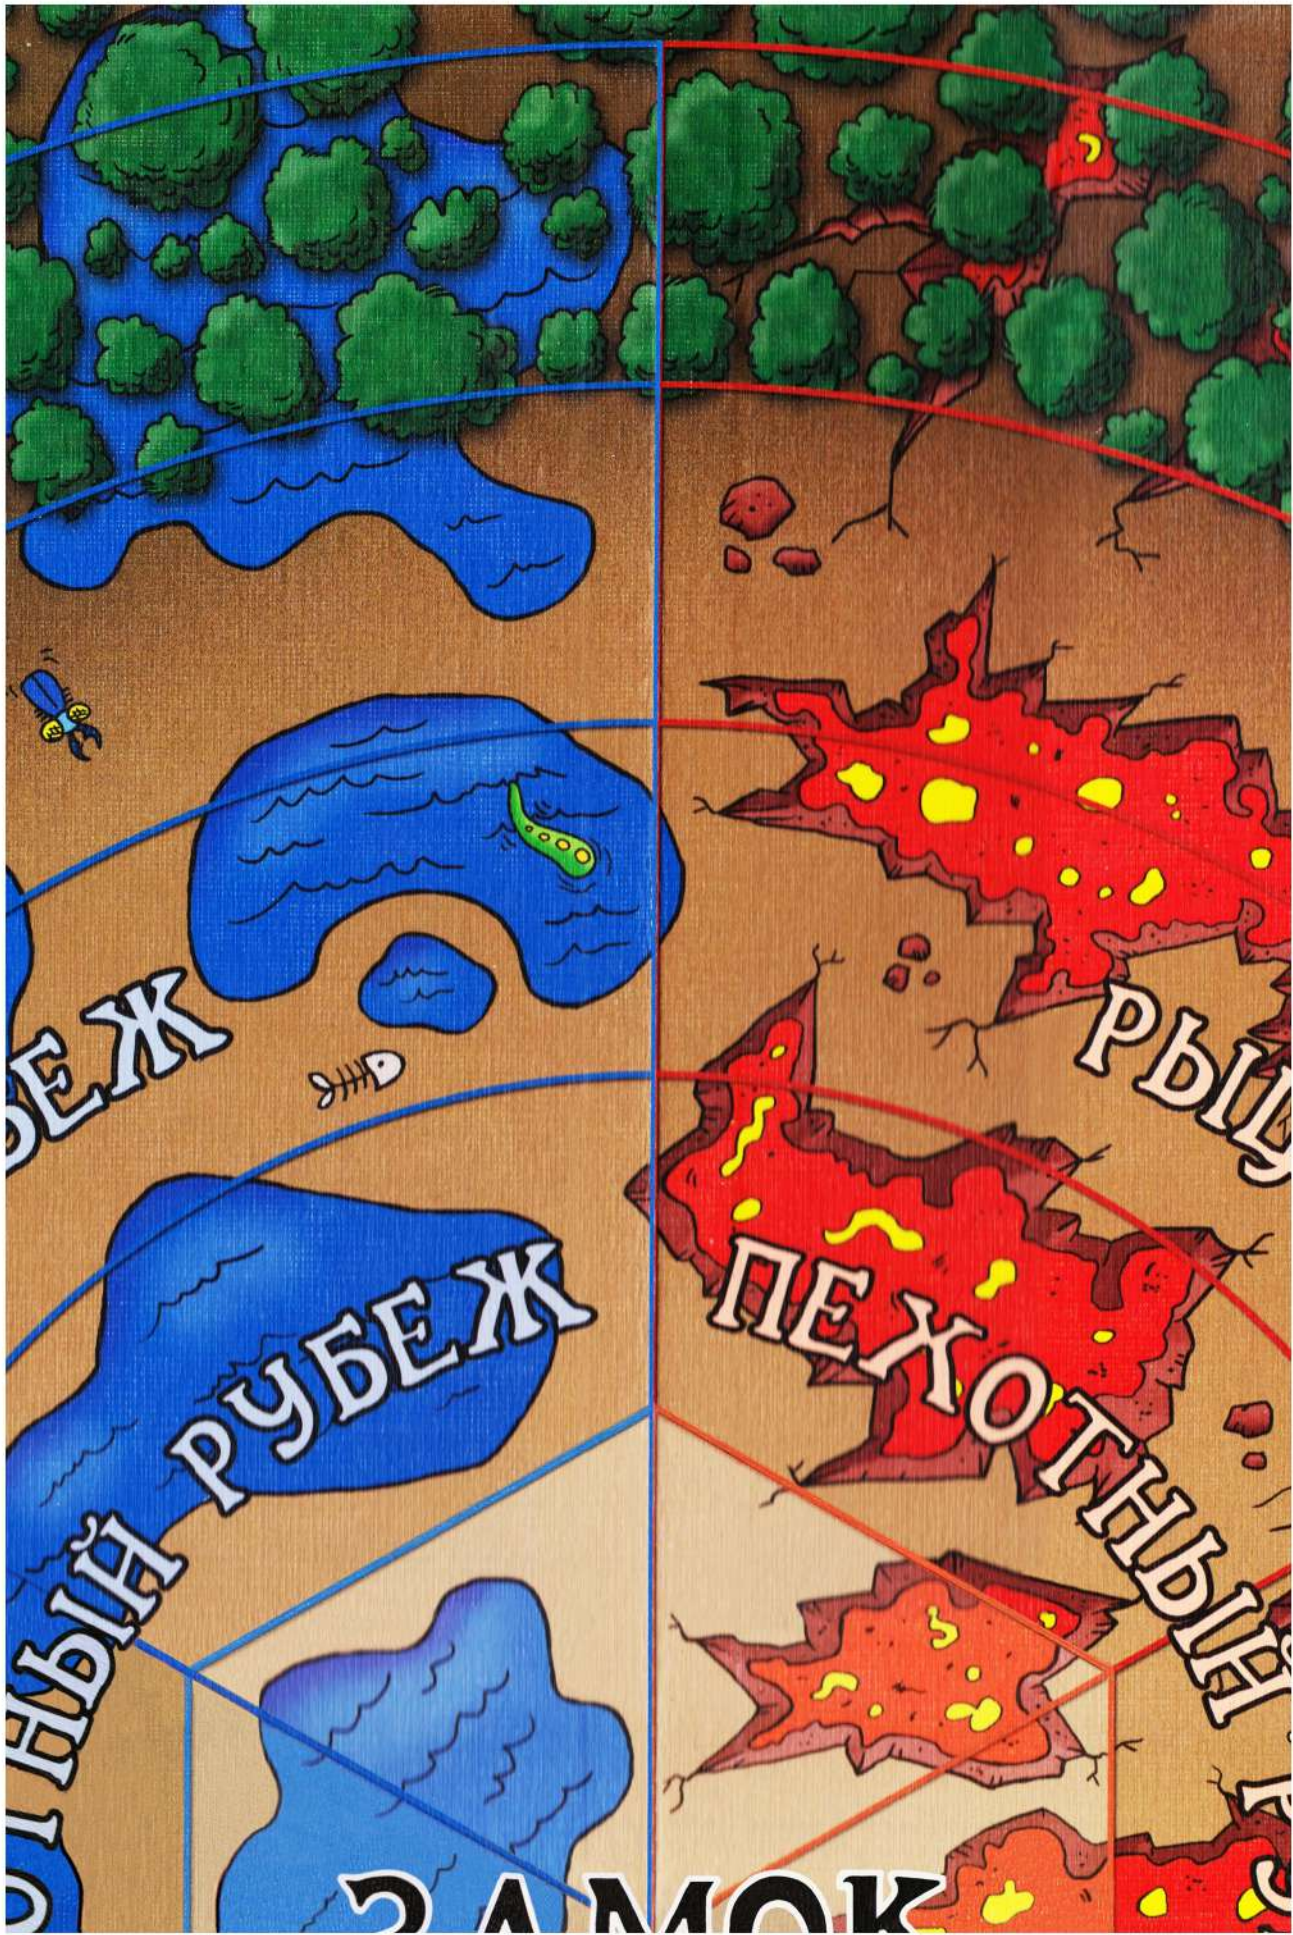

## ПОРЯДОК ХОДА

АЛЕГ

СТРЕЛКОВЫЙ

РУБЕЖ

ЫЦАРСКИИ

РУБЕЖ

РЫЦ

ПЕХОТНЫЙ  
РУБЕЖ  
ЗАМОК

## ПОРЯДОК ХОДА

СТРЕЛКОВЫЙ РУБЕЖ  
ВЕЩ  
ЛАРСКИЙ РУБЕЖ

A stylized map of a forest with a red lava flow and a yellow treasure chest icon. The map is divided into green forest areas and brown dirt paths. A red lava flow with yellow spots is in the upper left. A yellow treasure chest icon is in the upper right. A yellow parchment scroll with a green symbol is in the lower left. A yellow parchment scroll with a list of instructions is in the lower right. The background is a textured green forest floor.