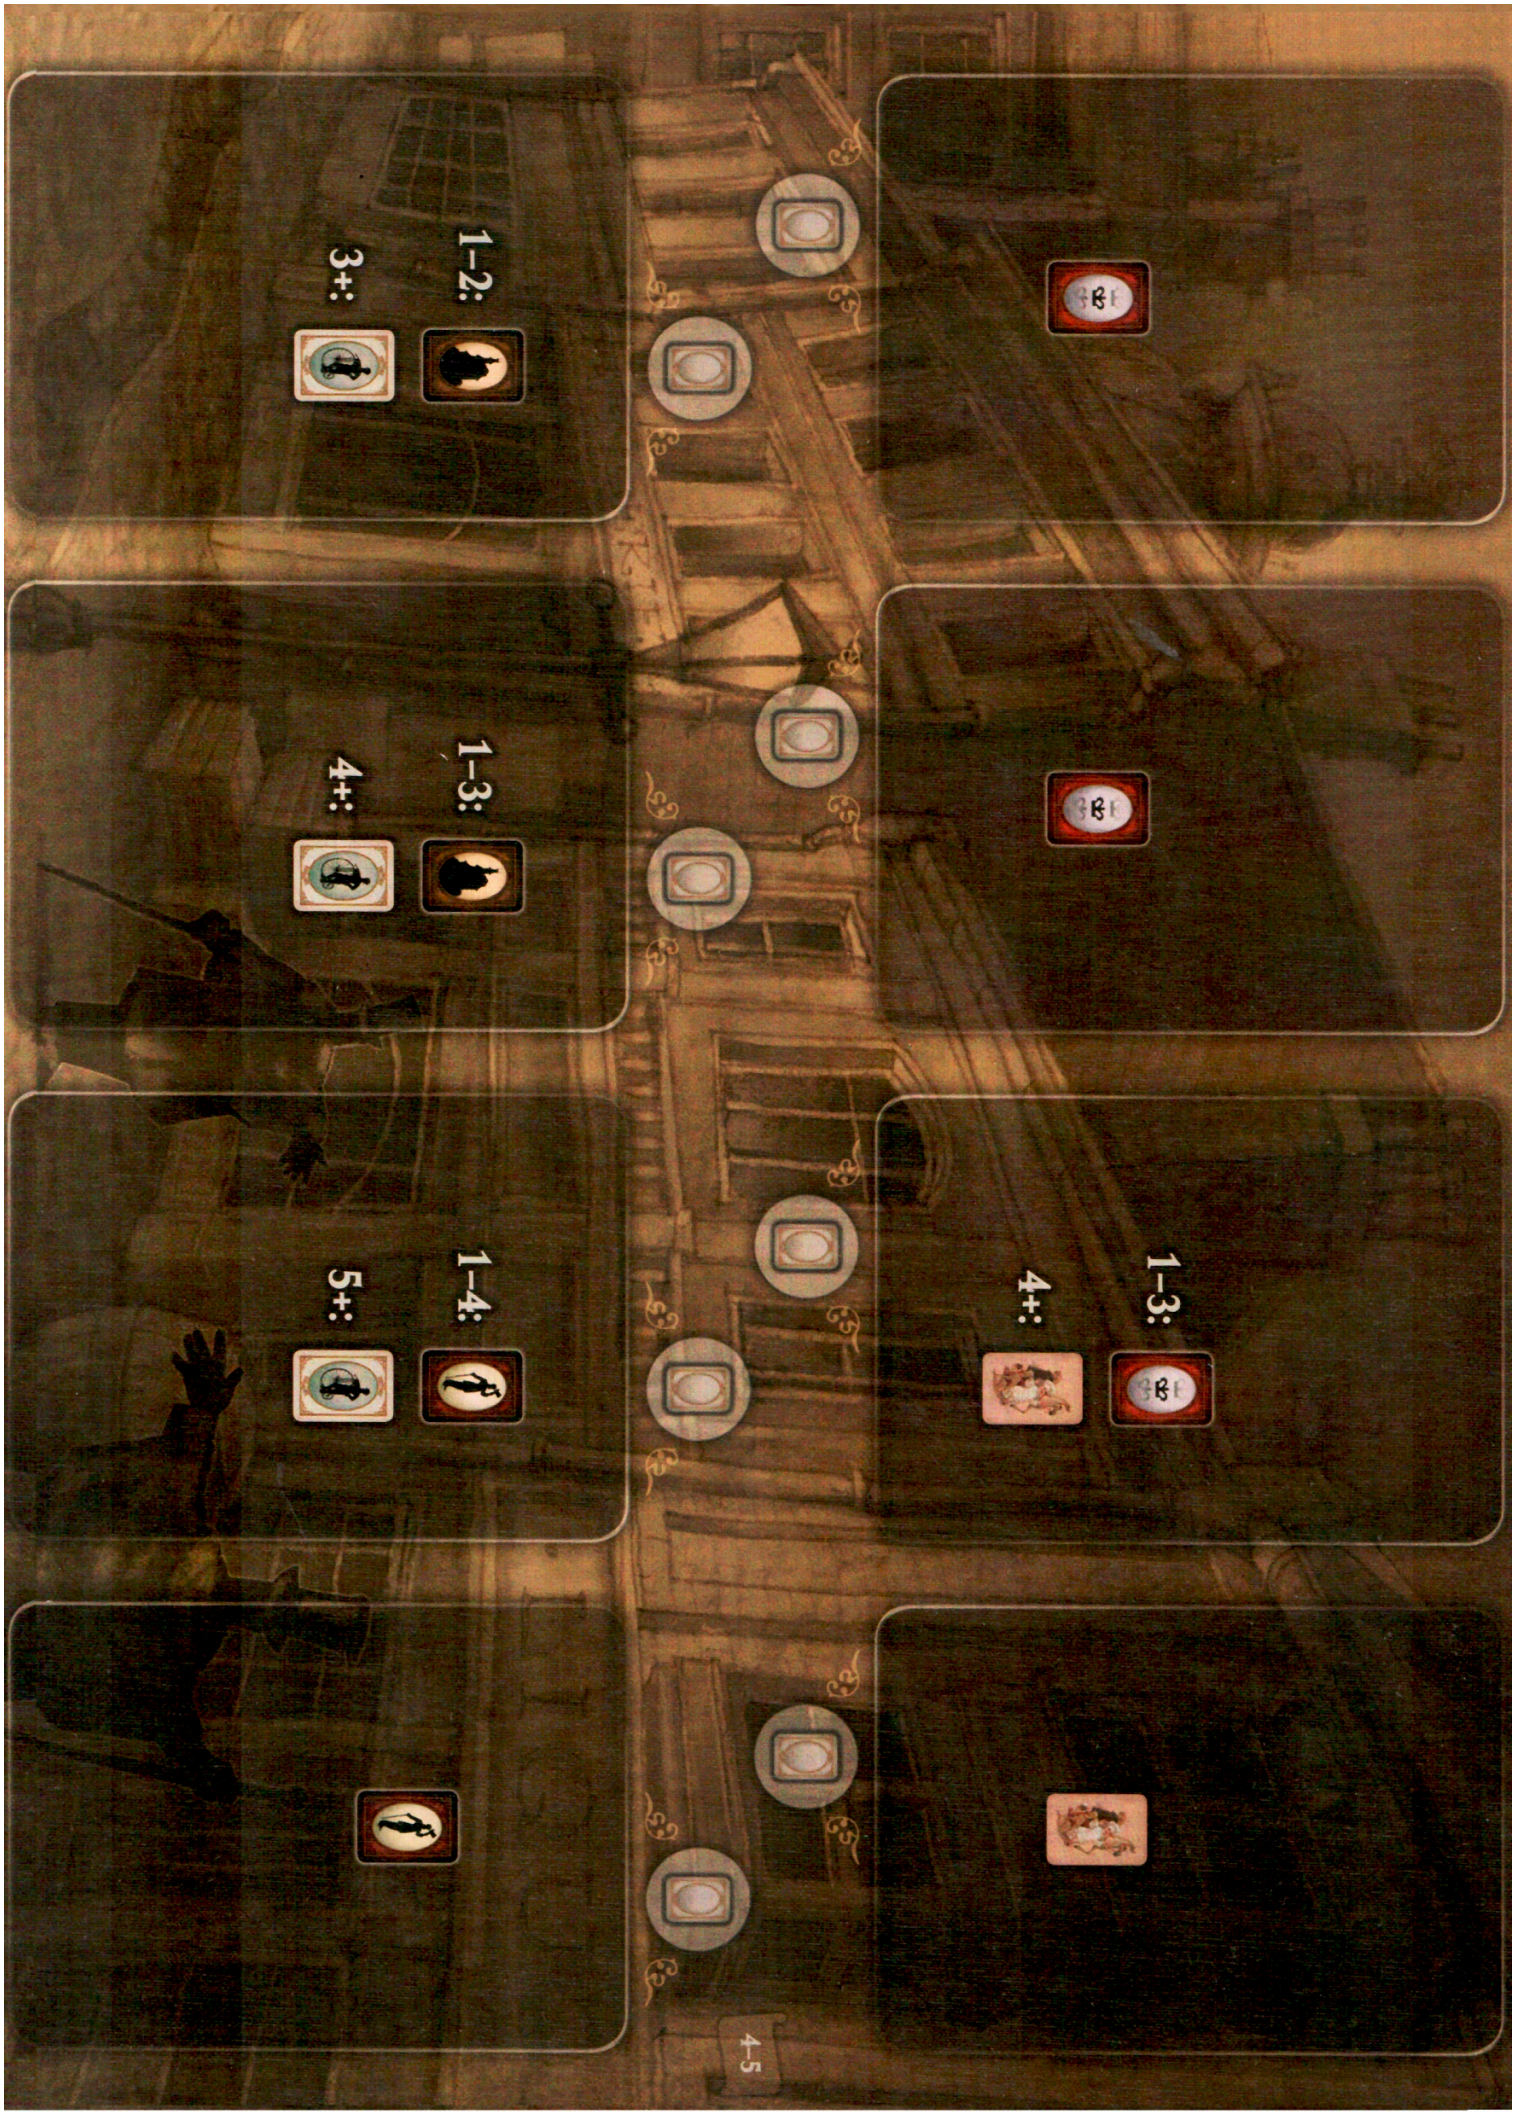

- 1
- 2
- 3
- 4
- 5
- 6
- 7

Hourglass timer interface with seven columns:

- Column 1: Top icon (hourglass), middle timer (5), bottom label (1A)
- Column 2: Top icon (hourglass), middle timer (2), bottom label (2A)
- Column 3: Top icon (hourglass), middle timer (0), bottom label (3A)
- Column 4: Top icon (hourglass), middle timer (7), bottom label (2A)
- Column 5: Top icon (hourglass), middle timer (1), bottom label (4A)
- Column 6: Top icon (hourglass), middle timer (2), bottom label (3A)

- 1
- 2
- 3
- 4
- 5
- 6
- 7

Hourglass icon	1	1A
Hourglass icon	1	2A
Hourglass icon	6	1A
Hourglass icon	3	2A
Hourglass icon	0	3A
Hourglass icon	6	2A
Hourglass icon	0	4A
Hourglass icon	2	3A

4-5

1-3:
4+:

1-4:
5+:

1-3:
4+:

2-3

1-3: 4+:

1-3: 4+:

1-3: 4+:

4-5:

1-2: 3+:

1-3: 4+: