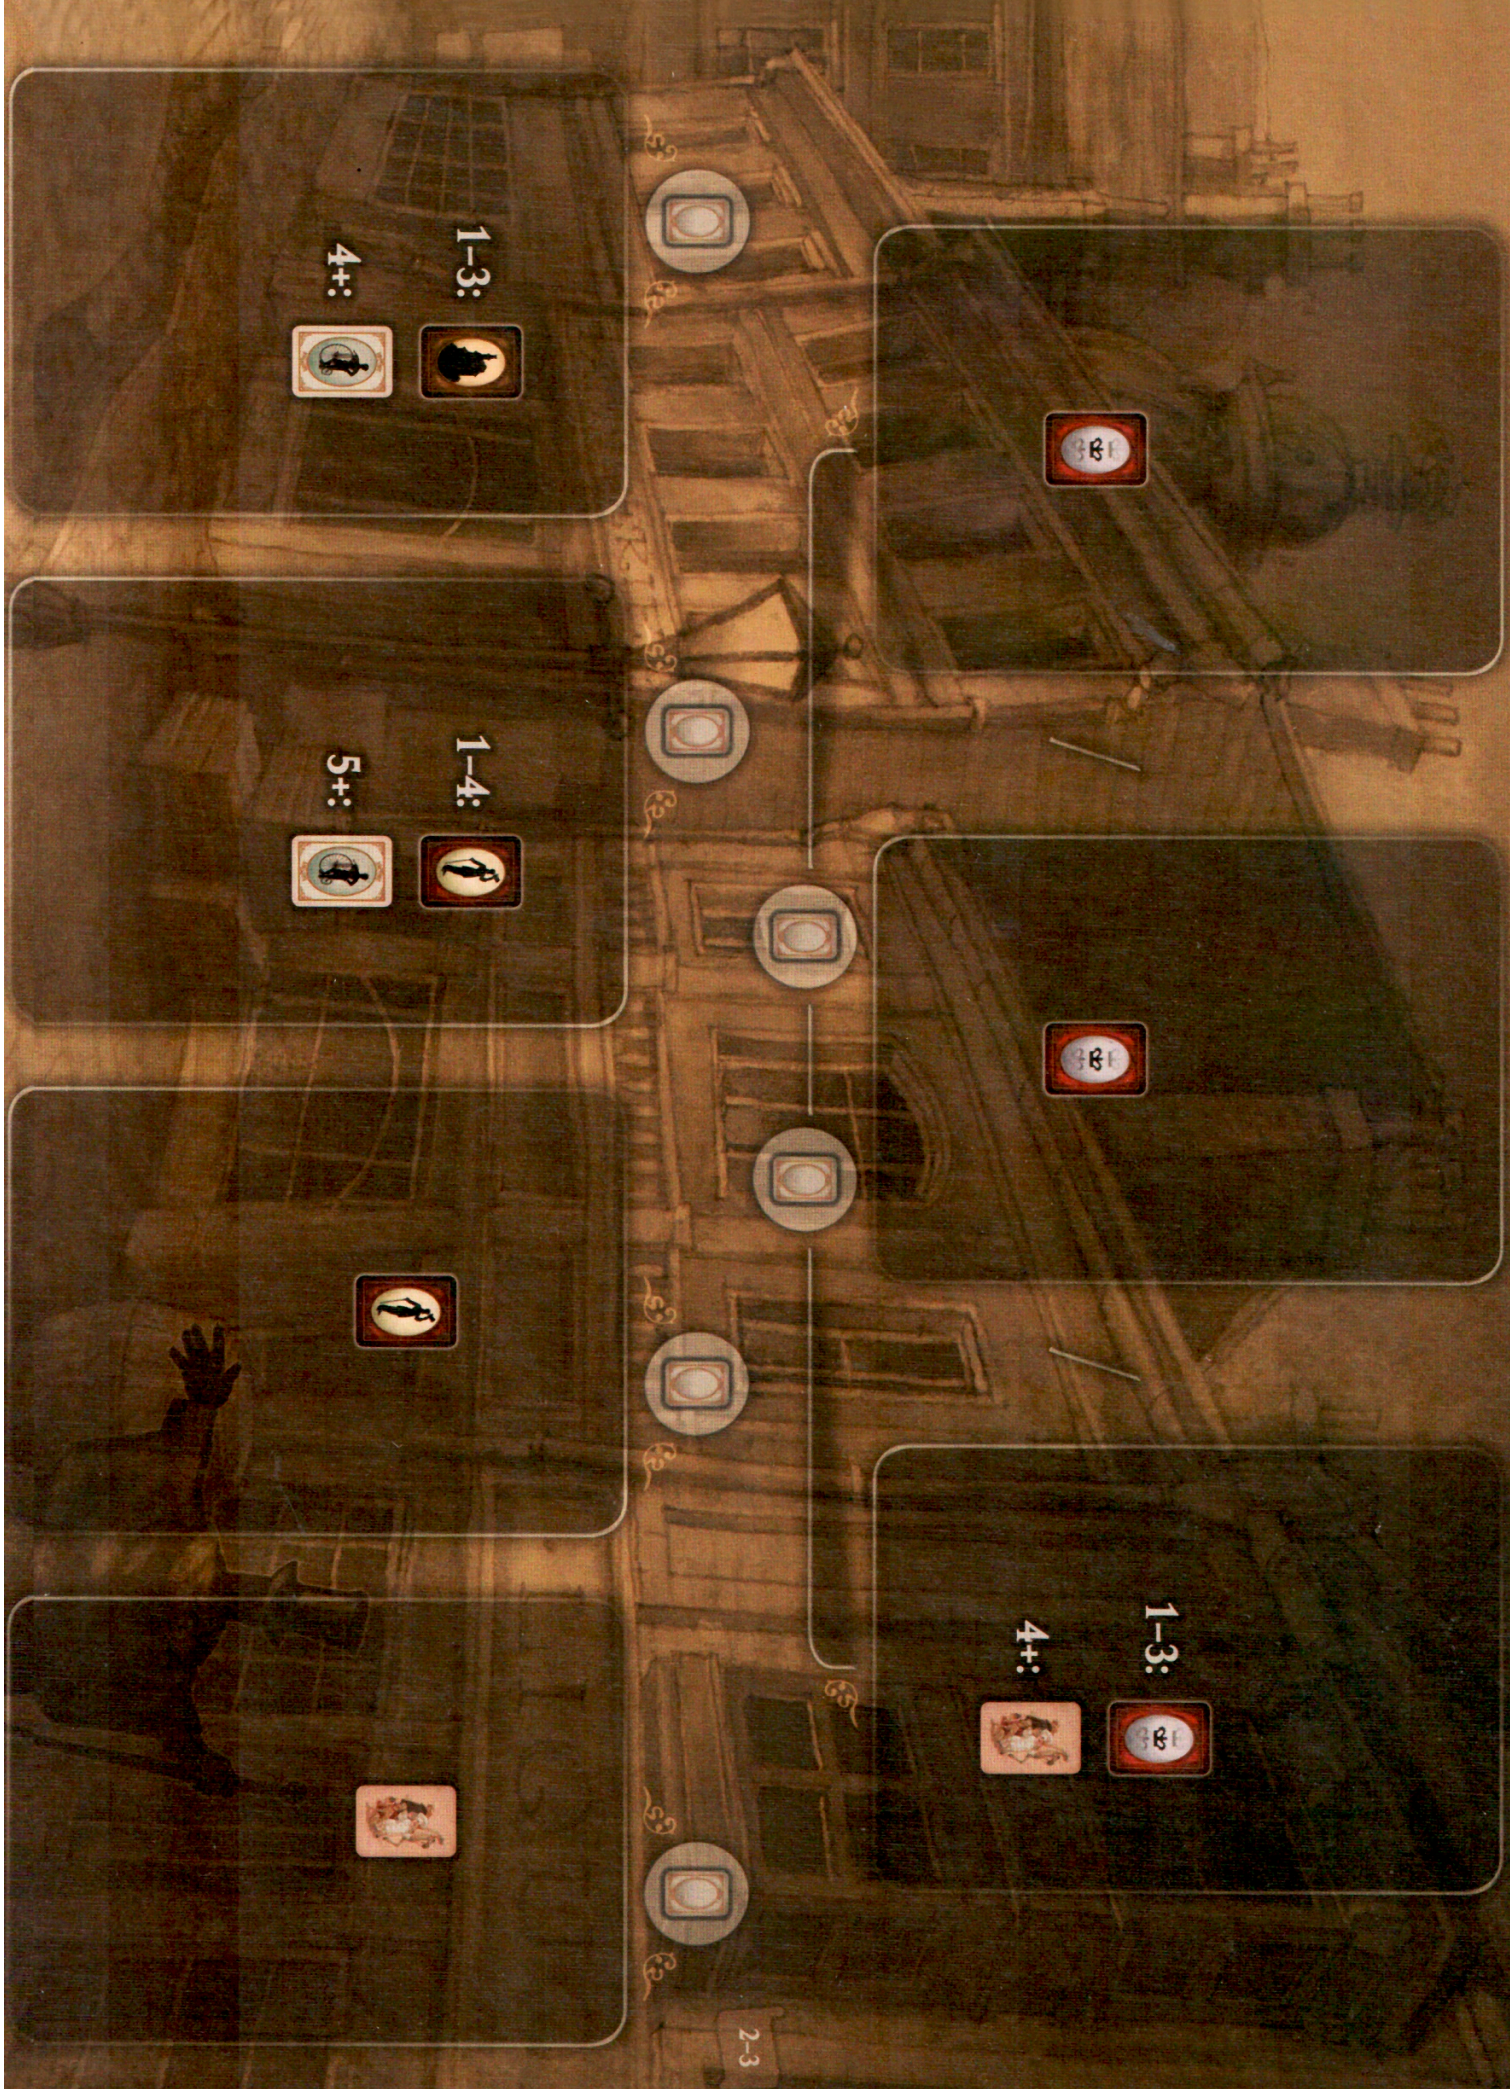

- 1
- 2
- 3
- 4
- 5
- 6
- 7

Hourglass timer interface with seven columns:

- Column 1: Top icon (hourglass), middle timer (5), bottom label (1A)
- Column 2: Top icon (hourglass), middle timer (2), bottom label (2A)
- Column 3: Top icon (hourglass), middle timer (0), bottom label (3A)
- Column 4: Top icon (hourglass), middle timer (7), bottom label (2A)
- Column 5: Top icon (hourglass), middle timer (1), bottom label (4A)
- Column 6: Top icon (hourglass), middle timer (2), bottom label (3A)

- 1
- 2
- 3
- 4
- 5
- 6
- 7

Hourglass icon	1	1A
Hourglass icon	1	2A
Hourglass icon	6	1A
Hourglass icon	3	2A
Hourglass icon	0	3A
Hourglass icon	6	2A
Hourglass icon	0	4A
Hourglass icon	2	3A

4-5

1-3:
4+:

1-4:
5+:

1-3:
4+:

2-3

1-3: 4+:

1-3: 4+:

1-3: 4+:

4-5:

1-2: 3+:

1-3: 4+: